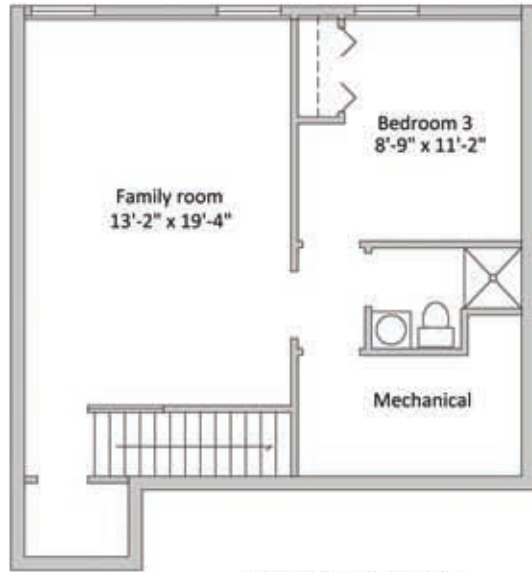

Breton Highlands Middle Unit

Middle Unit: Lower level
475 Square Feet Finished

Middle Unit: Main Floor
653 Square Feet

Middle Unit: Second Floor
580 Square Feet