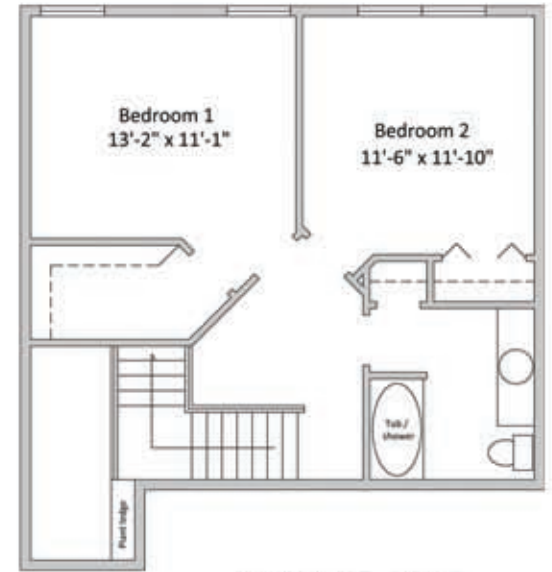

Breton Highlands Middle Unit

Middle Unit: Lower level
475 Square Feet Finished

Middle Unit: Main Floor
653 Square Feet

Middle Unit: Second Floor
580 Square Feet