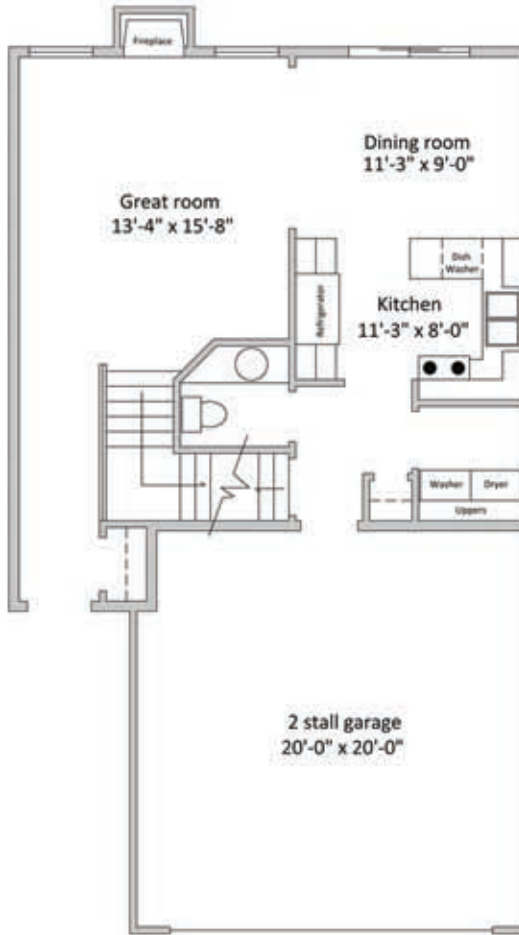

Breton Highlands Middle Unit

Middle Unit: Lower level
475 Square Feet Finished

Middle Unit: Main Floor
653 Square Feet

Middle Unit: Second Floor
580 Square Feet